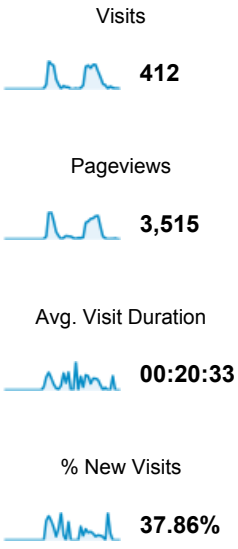

## Audience Overview

100.00% of visits

## 159 people visited this site

Returning Visitor (Blue) | New Visitor (Green)

| Screen Resolution | Visits | % Visits |
|-------------------|--------|----------|
| 1. 320x480        | 46     | 16.79%   |
| 2. 320x568        | 43     | 15.69%   |
| 3. 360x640        | 40     | 14.60%   |
| 4. 384x592        | 34     | 12.41%   |
| 5. 768x1024       | 29     | 10.58%   |
| 6. 540x960        | 18     | 6.57%    |
| 7. 1280x800       | 13     | 4.74%    |
| 8. 720x1280       | 10     | 3.65%    |
| 9. 360x592        | 8      | 2.92%    |
| 10. 1080x1920     | 7      | 2.55%    |