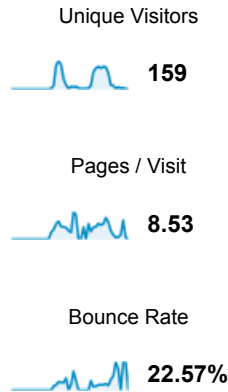

## Audience Overview

100.00% of visits

## 159 people visited this site

Returning Visitor (Blue) | New Visitor (Green)

| Screen Resolution | Visits | % Visits |
|-------------------|--------|----------|
| 1. 320x480        | 46     | 16.79%   |
| 2. 320x568        | 43     | 15.69%   |
| 3. 360x640        | 40     | 14.60%   |
| 4. 384x592        | 34     | 12.41%   |
| 5. 768x1024       | 29     | 10.58%   |
| 6. 540x960        | 18     | 6.57%    |
| 7. 1280x800       | 13     | 4.74%    |
| 8. 720x1280       | 10     | 3.65%    |
| 9. 360x592        | 8      | 2.92%    |
| 10. 1080x1920     | 7      | 2.55%    |